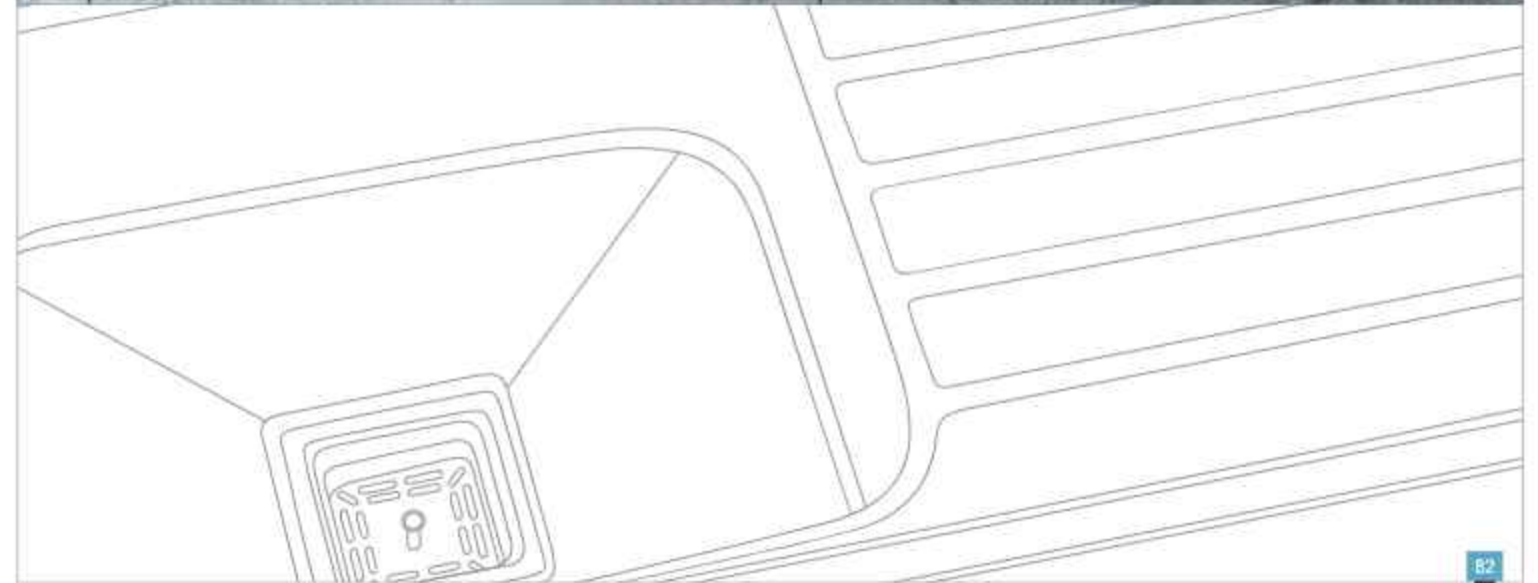

KITCHEN SINKS

"A well designed kitchen sink transform the ordinary into extra ordinary, making daily tasks a breeze."

KITCHEN SINKS

HANDMADE SINKS

202 & 304 Grade

The first impression, but not the last one. A simple touch reveals a unique character with a luxurious matt polish handcrafted to perfection that adds style, quality and distinctness to the kitchen.