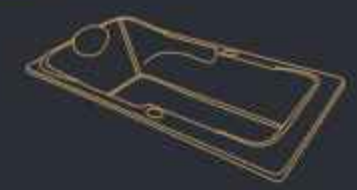

GEN-X
A touch of class

GLASSWARE ✦ VANITIES ✦ BATH TUBS ✦ SANITARYWARE ✦ KITCHEN SINKS

GEN-X
BATHWARE

Camera Craft : 9310386387

"In the world of bathroom,
we're the artists."

GEN-X

PRODUCT CATALOGUE 2023

GEN-X
A touch of class