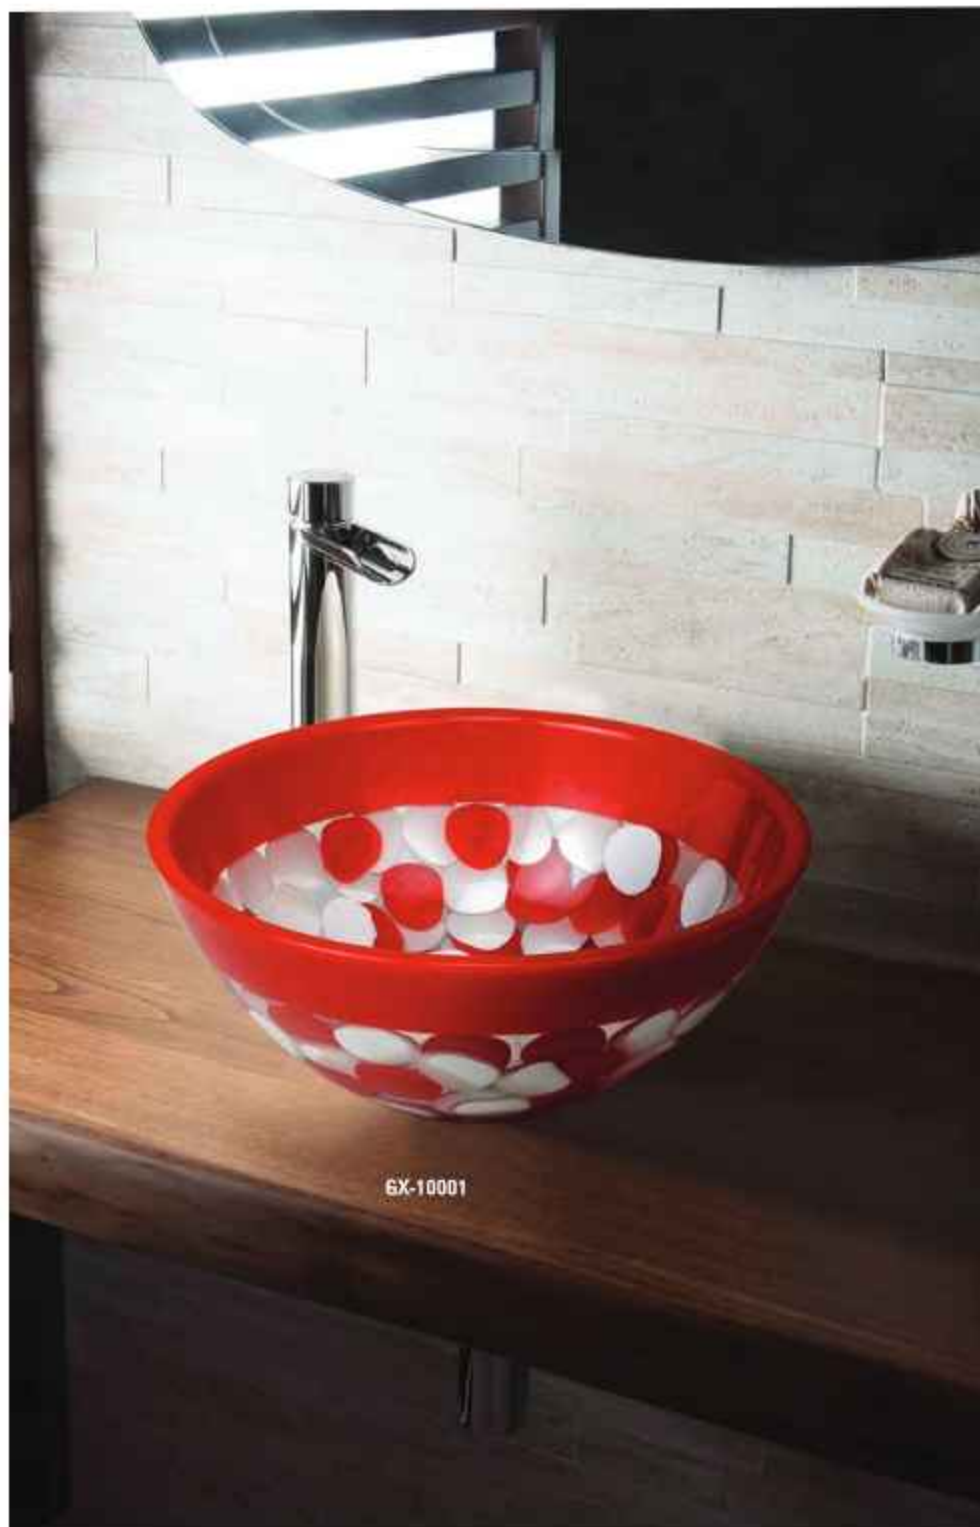

RESIN BOWLS