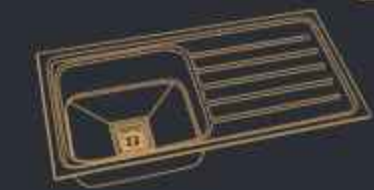

"In the world of bathroom,
we're the artists."

GEN-X

PRODUCT CATALOGUE 2023