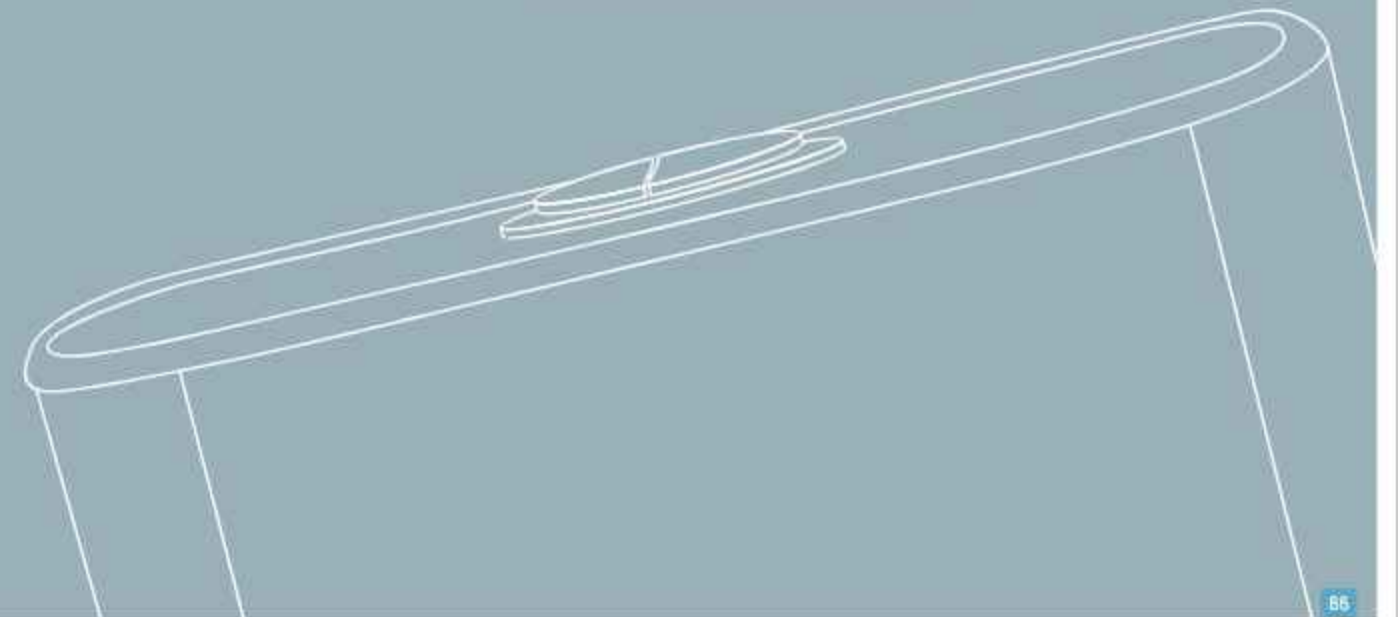

FLUSHING CISTERNS