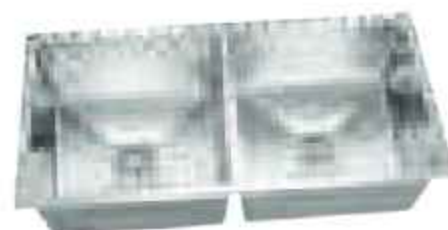

HANDMADE SINKS

202 & 304 Grade

SINGLE BOWL

PRODUCT CODE	OVERALL SIZE (INCH)	BOWL SIZE (INCH)
HM SB 1816	18 X 16 X 9	16 X 14
HM SB 2017	20 X 17 X 9	18 X 15
HM SB 2418	24 X 18 X 10	22 X 16

AVAILABLE IN MATT

DOUBLE SINKS

PRODUCT CODE	OVERALL SIZE (INCH)	BOWL SIZE (INCH)
HM DB 3718	37 X 18 X 9	17 X 16
HM DB 4520	45 X 20 X 10	21 X 18

AVAILABLE IN MATT

MADE FROM 202
JINDAL STAINLESS
STEEL COIL

ADVANCE SINKS

Add style to the kitchen: unique combination of beauty and functionality. Functional features make your life easier. Say good bye to all the clutter: "drain grooves for ease in the water". Top mount and under mount options add versatility.