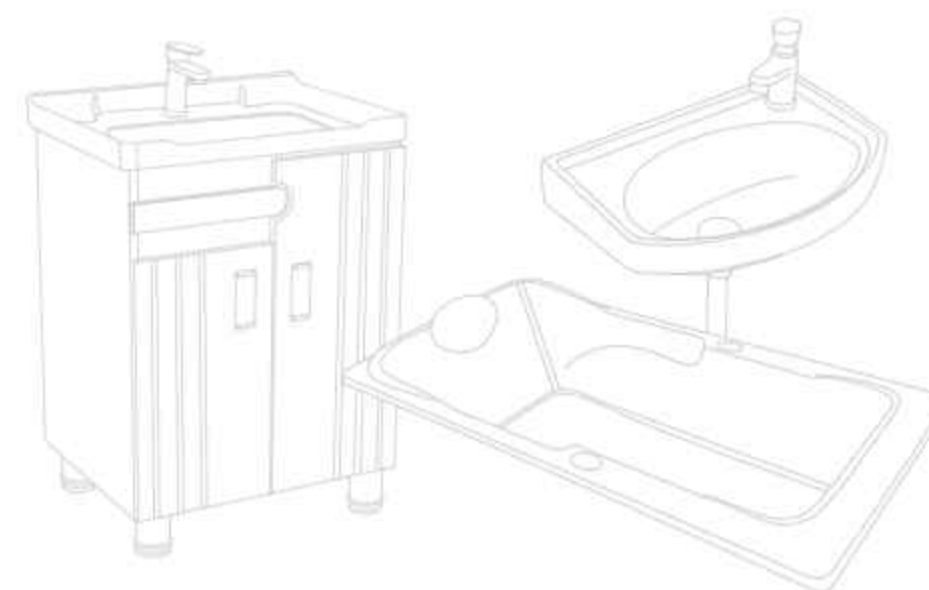

Table of content

BOWLS	PAGE
Resin Bowls	01-03
Resin Bowls with MDP	04
Resin Deep Bowls Italian	05
Resin Boat Bowls Italian	06
Resin Capsule Bowls Italian	07
MIRRORS	
Fancy Mirrors	09-10
Solo Mirrors	11
V Groove Plain Mirrors	12
V Groove Mirrors	13-14
Thin Antique Mirror Lining	15
Diamond Lace Mirrors	16
Antique Mirrors	17-18
Duo Classic Mirrors	19-20
Reflection Rectangle Mirror	21
Reflection Round Mirror	22
Antique Led Mirrors	23-24
VANITIES	
Bathroom Vanity PVC	25-40
Bathroom Vanity HDHMR Paint	41-58
Bathroom Vanity HDHMR Prelam	59-70
BATH TUBS	
Acrylic Bath Tubs	71-80
KITCHEN SINKS & ACCESSORIES	
Handmade Sinks	82-83
Advance Sinks	84
Premium Sinks	85-86
Deluxe Sinks	87-88
Sigma Sinks	88
Waste Couplings	88
MIRROR CABINET	
Mirror Cabinet	89
FLUSHING CISTERNS	
Flushing Cisterns	90-91
TOILET SEAT COVERS	
Toilet Seat Covers	92
FLUSHING CISTERN ASSEMBLY	
Flushing Cistern Assembly	93
ACCESSORIES	
Accessories	94