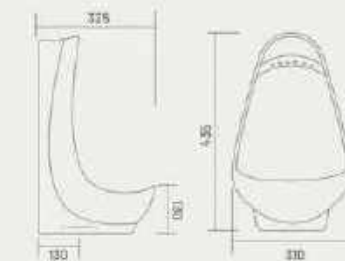

NEW

Urinal
300x260x515mm
12" x 10" x 21"

GX-LARGE URINAL

Urinal
380x320x625mm
15" x 13" x 25"

GX-WIND

Urinal
310x325x435mm
13" x 13" x 17"

GX-NANO LARGE

Urinal
315x335x415mm
12" x 13" x 16"