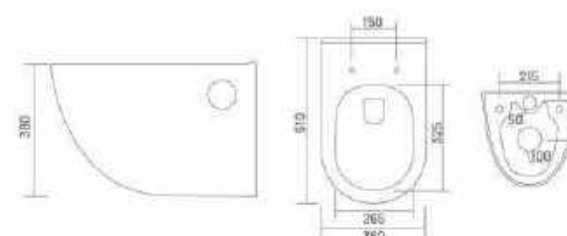

GX-LUMINA-S (Syphonic)

EWC Back to Wall
510x380x400mm
20" x 14" x 16"
Center of outlet
to wall 200mm (8")

GX-KENZO-S/P

EWC Back to Wall
530x355x400mm
21" x 14" x 16"
Center of outlet
to wall 100mm (4")

GX-KOBRA-S/P