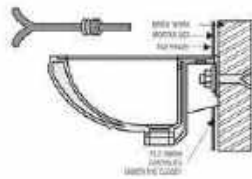

GX-GENX - 191

Note : (1) 1 year Warranty
(2) Image show in catalogue may politically different from original Picture

WALL HUNG BASIN

As per shown in the picture, the rag bolt must be grouted into the cement/concrete wall. The bolts must be fixed to the cement/concrete wall. Allow setting & checking than install it using nut and washer.