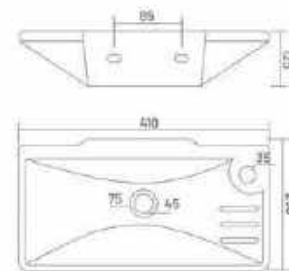

GX-SOGO

NEW

Wall Hung Basin
365x265x130mm
14" x 10" x 5"

GX-SHIPLA

Wall Hung Basin
410x250x125mm
16" x 10" x 5"

GX-SATIN CORNER

Wall Hung Basin
425x445x205mm
17" x 18" x 7"

GX-CUTE CORNER

NEW

Wall Hung Basin
500x410x150mm
20" x 16" x 6"

GX-MOTTO

Wall Hung Basin
390x425x140mm
15" x 17" x 6"