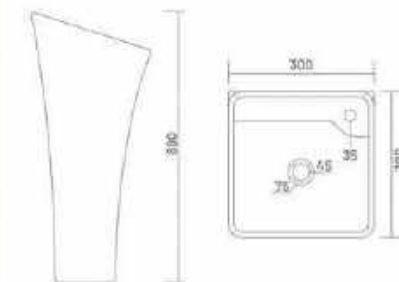

GX-UNIQUE

NEW

One Piece Basin
383x383x850mm
15" x 15" x 34"

One Piece Basin

GX-SCORPIO

One Piece Basin
380x380x835mm
15" x 15" x 33"

GX-RICH

One Piece Basin
470x375x835mm
19" x 15" x 33"

One Piece Basin

CX-QUBA

NEW

One Piece Basin
390x410x825mm
15" x 16" x 33"

One Piece Basin

GX-SESA

One Piece Basin
380x380x850mm
15" x 15" x 34"

GX-AURA

NEW

One Piece Basin
300x320x890mm
12" x 13" x 35"

Integrated Basin

GX-DOVEL

Half One Piece Basin
475x430x330mm
19" x 17" x 13"

GX-FINE

Half One Piece Basin
365x390x260mm
14" x 15" x 10"

NEW