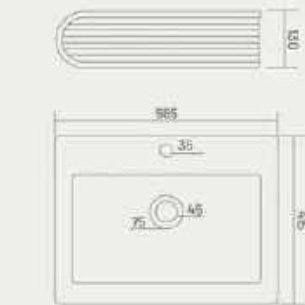

GX-OCEAN

Table Top Basin
410x410x150mm
16" x 16" x 6"

GX-CERA

NEW

Table Top Basin
405x405x145mm
16" x 16" x 6"

GX-RADON

Table Top Basin
510x405x135mm
20" x 16" x 5"

GX-CROMA

NEW

Table Top Basin
475x375x130mm
19" x 15" x 5"

GX-SMART

Table Top / Wall Hung Basin
565x415x130mm
22" x 16" x 5"

GX-BREZZA

Table Top / Wall Hung Basin
540x410x140mm
21" x 16" x 5"

GX-EURO

Table Top / Wall Hung Basin
420x410x135mm
17" x 16" x 5"