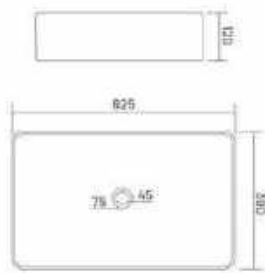

GX-PERRYWARE E.W.C.-P

EWC Floor Mount
475x370x420mm
19" x 15" x 17"

GX-ANGLO INDIAN E.W.C.-S

EWC Floor Mount
565x460x405mm
22" x 18" x 16"

GX-ANGLO INDIAN E.W.C.-P

EWC Floor Mount
530x460x410mm
21" x 18" x 16"

GX-IBIS

Wall Hung Closet
570x350x355mm
22" x 14" x 14"

GX-ROCKET

Table Top Basin
625x390x120mm
25" x 16" x 5"

Table Tops

GX-ROCKET

Table Top Basin
625x390x120mm
25" x 16" x 5"

GX-TOPIC NEW