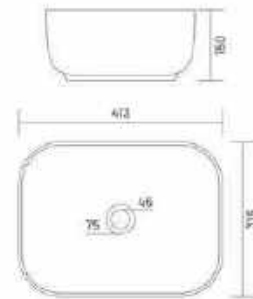

NEW

Table Top Basin
475x375x130mm
19" x 15" x 5"

GX-SMART

Table Top / Wall Hung Basin
565x415x130mm
22" x 16" x 5"

GX-BREZZA

Table Top / Wall Hung Basin
540x410x140mm
21" x 16" x 5"

GX-EURO

Table Top / Wall Hung Basin
420x410x135mm
17" x 16" x 5"

GX-SWIFT

Table Top Basin
480x370x125mm
19" x 15" x 5"

GX-LENOVA

Table Top / Wall Hung Basin
450x380x130mm
18" x 15" x 5"

GX-TERO

NEW

Table Top Basin
450x355x125mm
18" x 13" x 5"

GX-CAMPUS

Table Top Basin
410x410x145mm
16" x 16" x 6"

GX-GENX

Table Top Basin
455x315x140mm
18" x 12" x 6"

GX-ARCON

NEW

Table Top Basin
413x315x150mm
16" x 13" x 6"

GX-SPENZO

Table Top Basin
435x340x180mm
17" x 13" x 7"

GX-LEOX

NEW

Table Top Basin
350x350x145mm
14" x 14" x 6"

GX-LEO

Table Top / Wall Hung Basin
330x305x115mm
13" x 12" x 5"

AN ETERNAL SAGA OF ELEGANCE

Naturally Hygienic
and Durable

Non-Absorbent
Surface