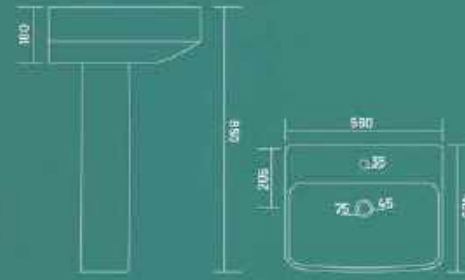

Wash Basin Pedestal

GX-WINGO

Wash Basin Pedestal
560x405x850mm
22" x 16" x 33"