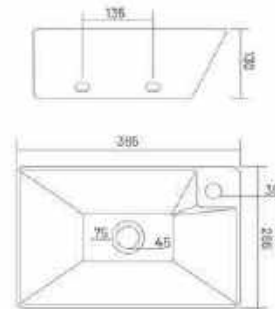

GX-JOYO

NEW

Wall Hung Basin
460x365x155mm
18" x 14" x 6"

GX-STEFIN

Wall Hung Basin
465x305x190mm
18" x 12" x 6"

Wall Hung Basin

GX-SHARP

Wall Hung Basin
440x330x175mm
17" x 13" x 7"

GX-AMPLE

Wall Hung Basin
320x350x115mm
13" x 14" x 5"

GX-TECCO

Wall Hung Basin
305x315x130mm
12" x 12" x 5"

GX-SOGO

NEW

Wall Hung Basin
365x265x130mm
14" x 10" x 5"

GX-SHIPLA

Wall Hung Basin
410x250x125mm
16" x 10" x 5"

GX-SATIN CORNER

Wall Hung Basin
425x445x205mm
17" x 18" x 7"

GX-CUTE CORNER

NEW

Wall Hung Basin
500x410x150mm
20" x 16" x 6"

GX-MOTTO

Wall Hung Basin
390x425x140mm
15" x 17" x 6"