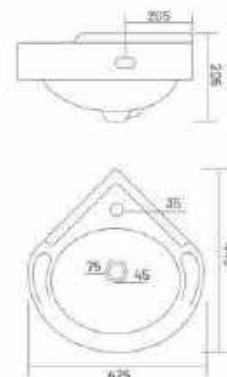

GX-SATIN CORNER

Wall Hung Basin
425x445x205mm
17" x 18" x 7"

GX-CUTE CORNER

NEW

Wall Hung Basin
500x410x150mm
20" x 16" x 6"