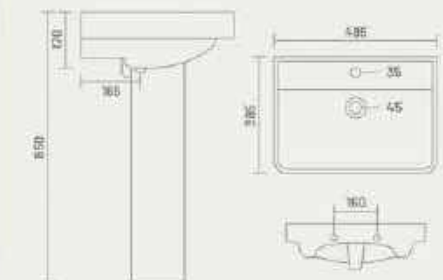

Wash Basin Pedestal
560x405x850mm
22" x 16" x 33"

Wash Basin Pedestal

GX-VOX

Wash Basin Pedestal
520x405x845mm
20" x 16" x 33"

GX-RIWA

Wash Basin Pedestal
485x385x850mm
19" x 15" x 33"

Wash Basin Pedestal

GX-JOYO