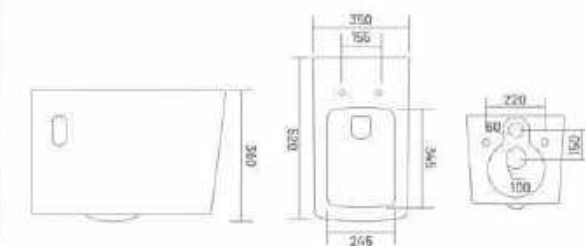

Wall Hung Closet

TORNADO FLUSHING

Wall Hung Closet

3D FLUSHING TECHNOLOGY

TORNADO FLUSHING

GX-CUBIC-P (Syphonic) **NEW**

Wall Hung Closet
540x345x360mm
21" x 14" x 14"

GX-AVON **NEW**

Wall Hung Closet
570x380x370mm
23" x 14" x 16"

SOFT CLOSE SEAT COVER

GX-TOKYO **NEW**

Wall Hung Closet
520x350x360mm
20" x 14" x 14"

SOFT CLOSE SEAT COVER

TORNADO FLUSHING