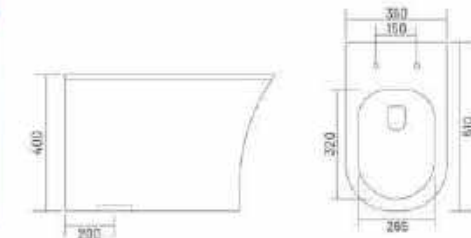

GX-LUMINA-S (Syphonic)

EWC Back to Wall
510x380x400mm
20" x 14" x 16"
Center of outlet
to wall 200mm (8")

GX-KENZO-S/P

EWC Back to Wall
530x355x400mm
21" x 14" x 16"
Center of outlet
to wall 100mm (4")

GX-KOBRA-S/P