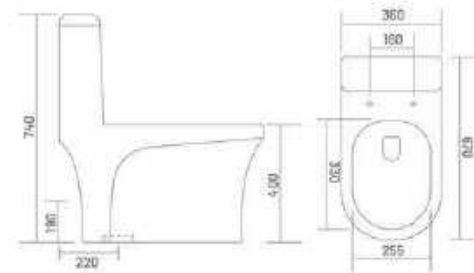

GX-POLO-S/P (Washdown)

One Piece Closet
700x370x670mm
28" x 16" x 27"
Center of outlet to wall 220mm (9")