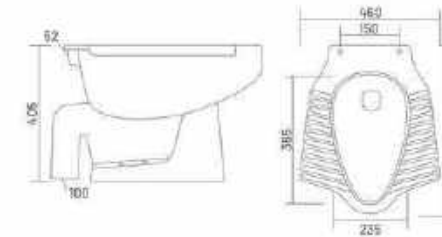

GX-TORO-S

EWC Floor Mount
460x345x400mm
18" x 14" x 16"

GX-PERRYWARE E.W.C.-S

EWC Floor Mount
480x370x420mm
19" x 15" x 17"

GX-PERRYWARE E.W.C.-P

EWC Floor Mount
475x370x420mm
19" x 15" x 17"

GX-ANGLO INDIAN E.W.C.-S

EWC Floor Mount
565x460x405mm
22" x 18" x 16"

GX-ANGLO INDIAN E.W.C.-P

EWC Floor Mount
530x460x410mm
21" x 18" x 16"