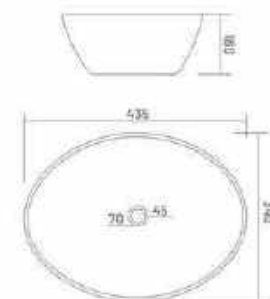

GX-SWIFT

Table Top Basin
480x370x125mm
19" x 15" x 5"

GX-LENOVA

Table Top / Wall Hung Basin
450x380x130mm
18" x 15" x 5"

GX-TERO

NEW

Table Top Basin
450x355x125mm
18" x 13" x 5"

GX-CAMPUS

Table Top Basin
410x410x145mm
16" x 16" x 6"

GX-GENX

Table Top Basin
455x315x140mm
18" x 12" x 6"

GX-ARCON

NEW

Table Top Basin
413x315x150mm
16" x 13" x 6"

GX-SPENZO

Table Top Basin
435x340x180mm
17" x 13" x 7"

GX-LEOX

NEW

Table Top Basin
350x350x145mm
14" x 14" x 6"

GX-LEO

Table Top / Wall Hung Basin
330x305x115mm
13" x 12" x 5"

AN ETERNAL SAGA OF ELEGANCE

Naturally Hygienic
and Durable

Non-Absorbent
Surface