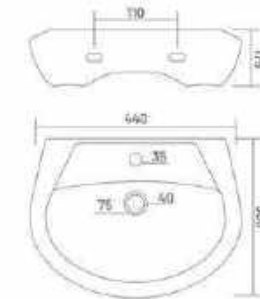

GX-JOYO

NEW

Wall Hung Basin
460x365x155mm
18" x 14" x 6"

GX-STEFIN

Wall Hung Basin
465x305x190mm
18" x 12" x 6"

Wall Hung Basin

GX-SHARP

Wall Hung Basin
440x330x175mm
17" x 13" x 7"