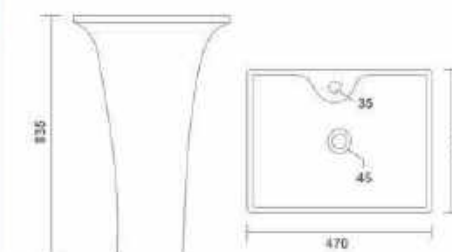

GX-UNIQUE

NEW

One Piece Basin
383x383x850mm
15" x 15" x 34"

One Piece Basin

GX-SCORPIO

One Piece Basin
380x380x835mm
15" x 15" x 33"

GX-RICH

One Piece Basin
470x375x835mm
19" x 15" x 33"