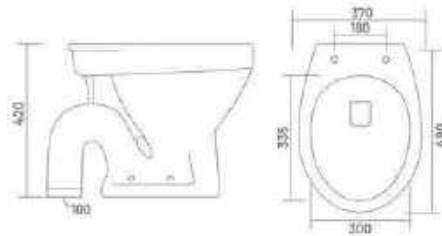

EWC Back to Wall
540x350x400mm
21" x 14" x 16"
Center of outlet
to wall 200mm (8")

GX-TORO-S

EWC Floor Mount
460x345x400mm
18" x 14" x 16"

GX-PERRYWARE E.W.C.-S

EWC Floor Mount
480x370x420mm
19" x 15" x 17"

GX-PERRYWARE E.W.C.-P

EWC Floor Mount
475x370x420mm
19" x 15" x 17"

GX-ANGLO INDIAN E.W.C.-S

EWC Floor Mount
565x460x405mm
22" x 18" x 16"

GX-ANGLO INDIAN E.W.C.-P

EWC Floor Mount
530x460x410mm
21" x 18" x 16"