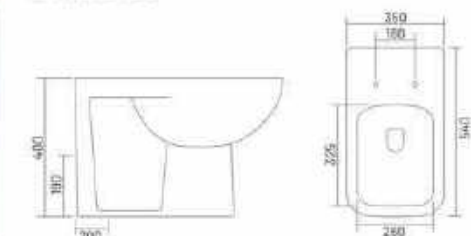

CX-IBIS

Wall Hung Closet
570x350x355mm
22" x 14" x 14"

CX-SMITH

Wall Hung Closet
510x345x380mm
20" x 14" x 14"

CX-ROB

Wall Hung Closet
510x360x380mm
20" x 14" x 15"

GX-LUMINA-S (Syphonic)

EWC Back to Wall
510x380x400mm
20" x 14" x 16"
Center of outlet
to wall 200mm (8")

GX-KENZO-S/P

EWC Back to Wall
530x355x400mm
21" x 14" x 16"
Center of outlet
to wall 100mm (4")

GX-KOBRA-S/P

EWC Back to Wall
540x350x400mm
21" x 14" x 16"
Center of outlet
to wall 200mm (8")