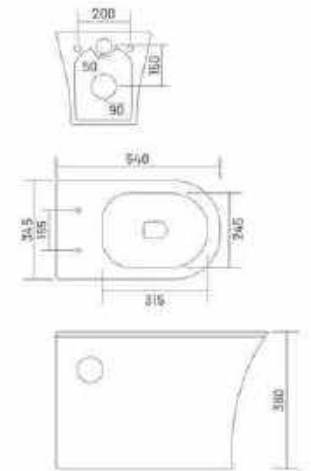

One Piece Closet

GX-ARROW-P (Washdown) **NEW**

One Piece Closet
860x350x745mm
26" x 14" x 29"
Center of outlet to wall 220mm (9") / 300mm (12")

One Piece Closet

GX-VEGA-S/P (Washdown) **NEW**

One Piece Closet
865x360x735mm
26" x 14" x 29"
Center of outlet to wall 220mm (9") / 300mm (12")

GX-SCOP-S/P (Washdown)

One Piece Closet
860x380x720mm
26" x 14" x 28"
Center of outlet to wall
100mm (4") / 220mm (9") / 300mm (12") (P)

GX-CROCS-S/P (Washdown) **NEW**

One Piece Closet
870x370x740mm
26" x 15" x 29"
Center of outlet to wall 220mm (9") (P)

One Piece Closet

GX-COCO-S/P (Washdown)

One Piece Closet
870x380x740mm
28" x 14" x 29"
Center of outlet to wall 220mm (9")

GX-POLO-S/P (Washdown)

One Piece Closet
700x370x670mm
28" x 16" x 27"
Center of outlet to wall 220mm (9")

One Piece Closet

GX-BABY-S (Washdown) **NEW**

One Piece Closet
505x285x550mm
21" x 10" x 22"
Center of outlet to wall 180mm (7")

Wall Hung Closet

TORNADO FLUSHING

Wall Hung Closet

3D FLUSHING TECHNOLOGY

TORNADO FLUSHING