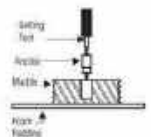

For Marble Counter tops:

1. Position the counter top upside down on foam padding to protect the surface. Mark and drill 3/6" holes 5/8" deep at the locations shown on the template.
2. Use a setting tool and hammer to secure the anchors.