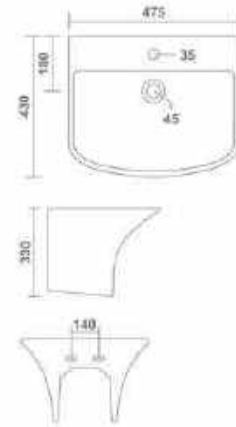

NEW

Wash Basin Pedestal
460x365x830mm
18" x 14" x 33"

Wash Basin Pedestal

GX-MINAL

Wash Basin Pedestal
555x425x890mm
22" x 17" x 35"

GX-SAMITE

Wash Basin Pedestal
525x430x870mm
21" x 17" x 34"

One Piece Basin

One Piece Basin

CX-QUBA

NEW

One Piece Basin
390x410x825mm
15" x 16" x 33"

One Piece Basin

GX-SESA

One Piece Basin
380x380x850mm
15" x 15" x 34"

GX-AURA

NEW

One Piece Basin
300x320x890mm
12" x 13" x 35"

Integrated Basin

GX-DOVEL

Half One Piece Basin
475x430x330mm
19" x 17" x 13"

GX-FINE

Half One Piece Basin
365x390x260mm
14" x 15" x 10"

NEW

Counter Basin

GX-SENDY

Counter Top Basin
610x455x155mm
24" x 18" x 6"

GX-REMBO

Counter Top Basin
565x410x205mm
22" x 16" x 8"

GX-SIMPLE

Under Counter Basin
485x340x195mm
18" x 13" x 8"

Orissa Pan