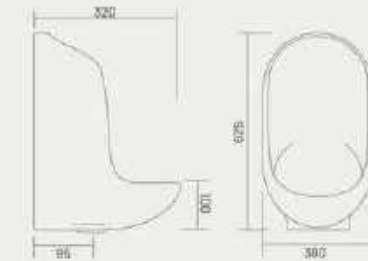

GX-ORISSA PAN - 23"

Pan
595x470x275mm
23" x 19" x 11"

GX-ORISSA PAN - 20"

Pan
530x430x260mm
20" x 17" x 10"

GX-CT PAN - 20"

Pan
520x420x180mm
20" x 17" x 7"

Urinal

GX-LATIN

NEW

Urinal
300x260x515mm
12" x 10" x 21"

GX-LARGE URINAL

Urinal
380x320x625mm
15" x 13" x 25"

GX-WIND

Urinal
310x325x435mm
13" x 13" x 17"

GX-NANO LARGE

Urinal
315x335x415mm
12" x 13" x 16"