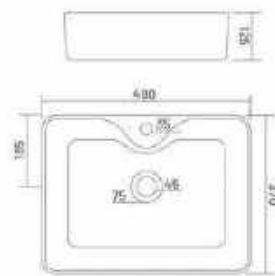

NEW

Table Top Basin
475x375x130mm
19" x 15" x 5"

GX-SMART

Table Top / Wall Hung Basin
565x415x130mm
22" x 16" x 5"

GX-BREZZA

Table Top / Wall Hung Basin
540x410x140mm
21" x 16" x 5"

GX-EURO

Table Top / Wall Hung Basin
420x410x135mm
17" x 16" x 5"

GX-SWIFT

Table Top Basin
480x370x125mm
19" x 15" x 5"

GX-LENOVA

Table Top / Wall Hung Basin
450x380x130mm
18" x 15" x 5"

GX-TERO

NEW

Table Top Basin
450x355x125mm
18" x 13" x 5"

GX-CAMPUS