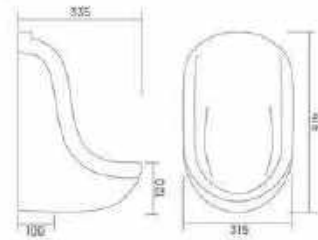

NEW

Urinal
300x260x515mm
12" x 10" x 21"

GX-LARGE URINAL

Urinal
380x320x625mm
15" x 13" x 25"

GX-WIND

Urinal
310x325x435mm
13" x 13" x 17"

GX-NANO LARGE

Urinal
315x335x415mm
12" x 13" x 16"