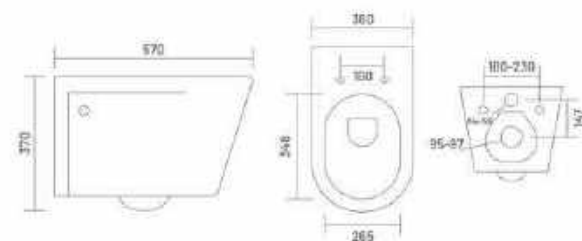

GX-CUBIC-P (Syphonic) **NEW**

Wall Hung Closet
540x345x360mm
21" x 14" x 14"

GX-AVON **NEW**

Wall Hung Closet
570x380x370mm
23" x 14" x 16"

SOFT CLOSE SEAT COVER

GX-TOKYO **NEW**

Wall Hung Closet
520x350x360mm
20" x 14" x 14"