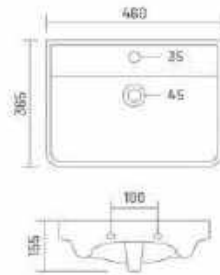

GX-LEOX

NEW

Table Top Basin
350x350x145mm
14" x 14" x 6"

GX-LEO

Table Top / Wall Hung Basin
330x305x115mm
13" x 12" x 5"

AN ETERNAL SAGA OF ELEGANCE

Naturally Hygienic
and Durable

Non-Absorbent
Surface

Scratch and Stain
Resistant

Easy to Clean

High Gloss Finish

Water Saving

GX-RIWA

Wall Hung Basin
485x370x180mm
19" x 15" x 7"

Wall Hung Basin

Wall Hung Basin

GX-JOYO

NEW

Wall Hung Basin
460x365x155mm
18" x 14" x 6"

GX-STEFIN

Wall Hung Basin
465x305x190mm
18" x 12" x 6"

Wall Hung Basin

GX-SHARP

Wall Hung Basin
440x330x175mm
17" x 13" x 7"