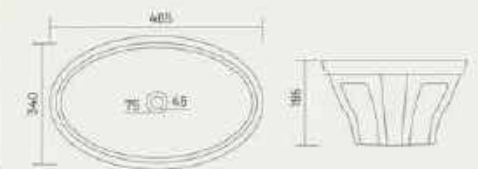

Integrated Basin

GX-DOVEL

Half One Piece Basin
475x430x330mm
19" x 17" x 13"

GX-FINE

Half One Piece Basin
365x390x260mm
14" x 15" x 10"

NEW

Counter Basin

GX-SENDY

Counter Top Basin
610x455x155mm
24" x 18" x 6"

GX-REMBO

Counter Top Basin
565x410x205mm
22" x 16" x 8"

GX-SIMPLE

Under Counter Basin
485x340x195mm
18" x 13" x 8"