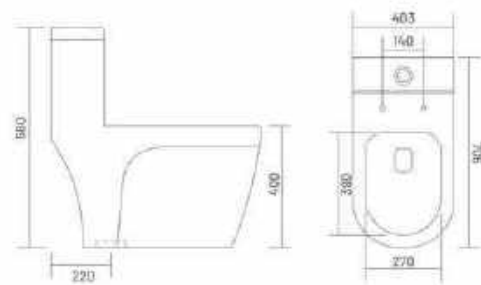

BLACK

Colours printed above may differ from original colours of ceramics. For actual selection refer samples or shade board.

GX-MARCO-S

One Piece Closet
660x370x740mm
26" x 15" x 29"
Center of outlet to wall 220mm (9") / 300mm (12")

GX-UNIQUE

One Piece Basin
383x383x850mm
15" x 15" x 34"

One Piece Closet

One Piece Closet

60 - 4 Lt. FLUSHING TECHNOLOGY

GX-TOYOTA-S (Syphonic) NEW

One Piece Closet
680x403x705mm
27" x 16" x 28"
Center of outlet to wall 220mm (9")