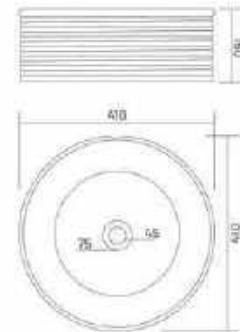

GX-CERA

NEW

Table Top Basin
405x405x145mm
16" x 16" x 6"