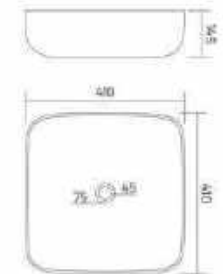

NEW

Table Top Basin
475x375x130mm
19" x 15" x 5"

GX-SMART

Table Top / Wall Hung Basin
565x415x130mm
22" x 16" x 5"

GX-BREZZA

Table Top / Wall Hung Basin
540x410x140mm
21" x 16" x 5"

GX-EURO

Table Top / Wall Hung Basin
420x410x135mm
17" x 16" x 5"

GX-SWIFT

Table Top Basin
480x370x125mm
19" x 15" x 5"

GX-LENOVA

Table Top / Wall Hung Basin
450x380x130mm
18" x 15" x 5"

GX-TERO

NEW

Table Top Basin
450x355x125mm
18" x 13" x 5"

GX-CAMPUS

Table Top Basin
410x410x145mm
16" x 16" x 6"

GX-GENX

Table Top Basin
455x315x140mm
18" x 12" x 6"

GX-ARCON

NEW

Table Top Basin
413x315x150mm
16" x 13" x 6"

GX-SPENZO

Table Top Basin
435x340x180mm
17" x 13" x 7"