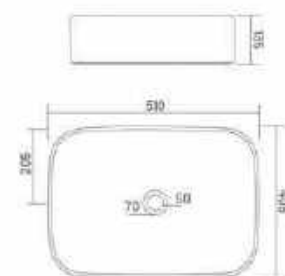

GX-IBIS

Wall Hung Closet
570x350x355mm
22" x 14" x 14"

GX-ROCKET

Table Top Basin
625x390x120mm
25" x 16" x 5"

Table Tops

GX-ROCKET

Table Top Basin
625x390x120mm
25" x 16" x 5"

GX-TOPIC NEW

GX-OCEAN

Table Top Basin
410x410x150mm
16" x 16" x 6"

GX-CERA

NEW

Table Top Basin
405x405x145mm
16" x 16" x 6"

GX-RADON

Table Top Basin
510x405x135mm
20" x 16" x 5"

GX-CROMA

NEW

Table Top Basin
475x375x130mm
19" x 15" x 5"

GX-SMART

Table Top / Wall Hung Basin
565x415x130mm
22" x 16" x 5"

GX-BREZZA

Table Top / Wall Hung Basin
540x410x140mm
21" x 16" x 5"

GX-EURO

Table Top / Wall Hung Basin
420x410x135mm
17" x 16" x 5"