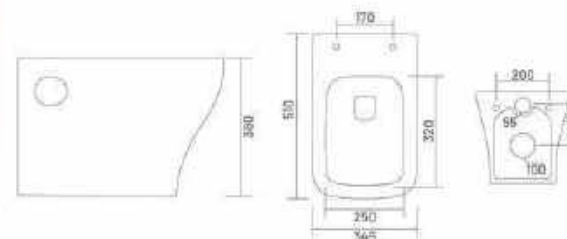

SOFT CLOSE SEAT COVER

TORNADO FLUSHING

CX-IBIS

Wall Hung Closet
570x350x355mm
22" x 14" x 14"

CX-SMITH

Wall Hung Closet
510x345x380mm
20" x 14" x 14"

CX-ROB

Wall Hung Closet
510x360x380mm
20" x 14" x 15"