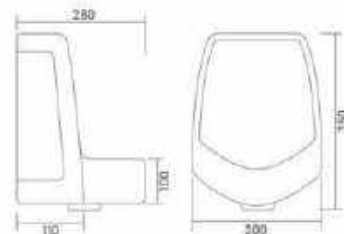

GX-SQUATTING

Urinal
430x330x100mm
17" x 13" x 4"