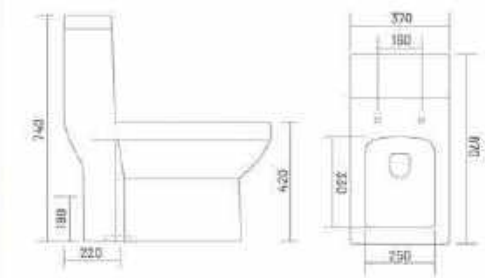

One Piece Closet

GX-ARROW-P (Washdown) **NEW**

One Piece Closet
860x350x745mm
26" x 14" x 29"
Center of outlet to wall 220mm (9") / 300mm (12")

One Piece Closet

GX-VEGA-S/P (Washdown) **NEW**

One Piece Closet
865x360x735mm
26" x 14" x 29"
Center of outlet to wall 220mm (9") / 300mm (12")

GX-SCOP-S/P (Washdown)

One Piece Closet
860x380x720mm
26" x 14" x 28"
Center of outlet to wall
100mm (4") / 220mm (9") / 300mm (12") (P)

GX-CROCS-S/P (Washdown) **NEW**

One Piece Closet
870x370x740mm
26" x 15" x 29"
Center of outlet to wall 220mm (9") (P)

One Piece Closet

GX-COCO-S/P (Washdown)

One Piece Closet
870x380x740mm
28" x 14" x 29"
Center of outlet to wall 220mm (9")

GX-POLO-S/P (Washdown)

One Piece Closet
700x370x670mm
28" x 16" x 27"
Center of outlet to wall 220mm (9")