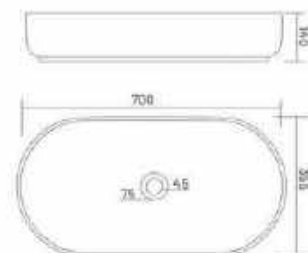

GX-PERRYWARE E.W.C.-P

EWC Floor Mount
475x370x420mm
19" x 15" x 17"

GX-ANGLO INDIAN E.W.C.-S

EWC Floor Mount
565x460x405mm
22" x 18" x 16"

GX-ANGLO INDIAN E.W.C.-P

EWC Floor Mount
530x460x410mm
21" x 18" x 16"

GX-IBIS

Wall Hung Closet
570x350x355mm
22" x 14" x 14"

GX-ROCKET

Table Top Basin
625x390x120mm
25" x 16" x 5"

Table Tops

GX-ROCKET

Table Top Basin
625x390x120mm
25" x 16" x 5"

GX-TOPIC NEW

Table Top Basin
700x355x140mm
28" x 14" x 6"

THIN RIM

Elegant THIN EDGE basin with fine edges that is only 5 mm in thickness. The Attractive clay art is made by the innovative material used by GEN-X.

-  Extremely Light Weight
-  Perfectly Glazed