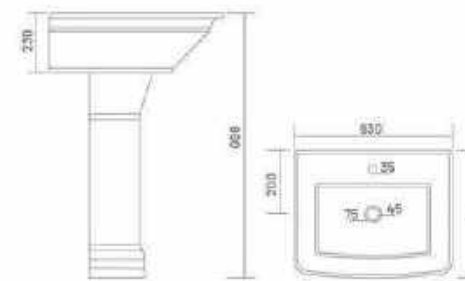

Wash Basin Pedestal

GX-DIAMOND

Wash Basin Pedestal
580x520x880mm
23" x 20" x 35"

Wash Basin Pedestal

GX-SENISTO GOLD

Wash Basin Pedestal
630x600x890mm
25" x 20" x 35"

Wash Basin Pedestal

GX-WINGO