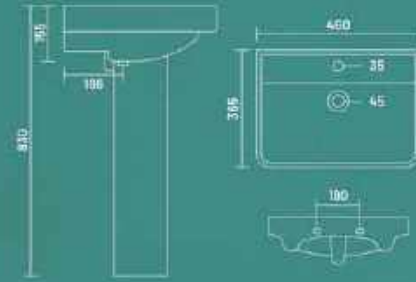

Wash Basin Pedestal

GX-JOYO

NEW

Wash Basin Pedestal
460x365x830mm
18" x 14" x 33"