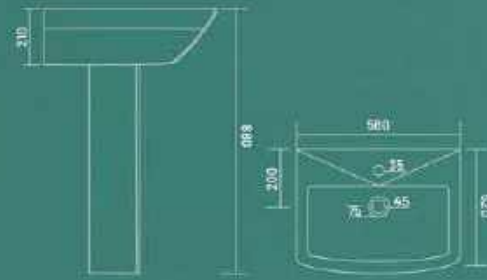

Wash Basin Pedestal

GX-DIAMOND

Wash Basin Pedestal
580x520x880mm
23" x 20" x 35"