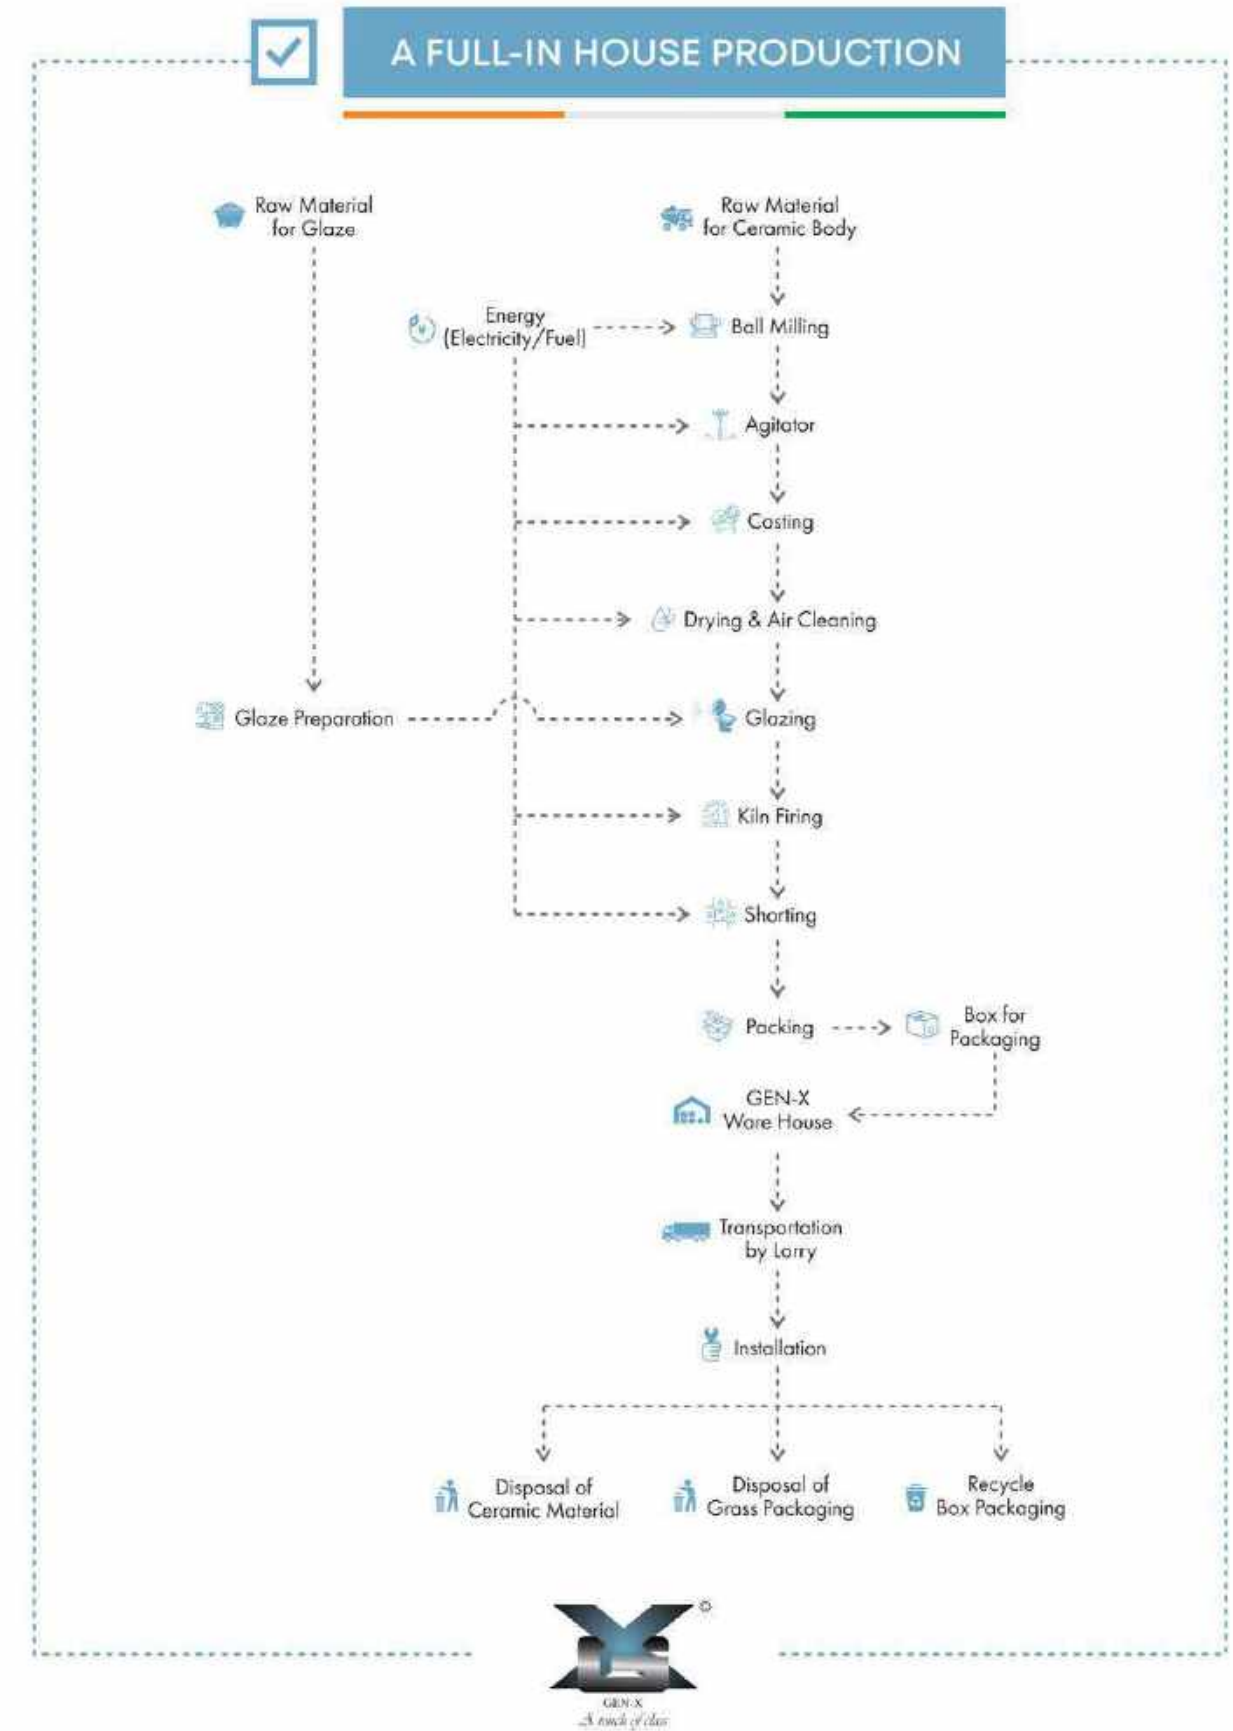

THE PRODUCTION