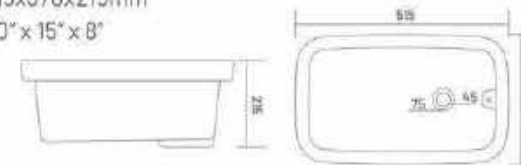

GX-FLAT BACK

Urinal
340x250x450mm
13" x 10" x 18"

GX-CORNER URINAL

Urinal
305x255x335mm
12" x 10" x 14"

GX-SQUATTING

Urinal
430x330x100mm
17" x 13" x 4"

GX-LAB SINK

515x370x215mm
20" x 15" x 8"