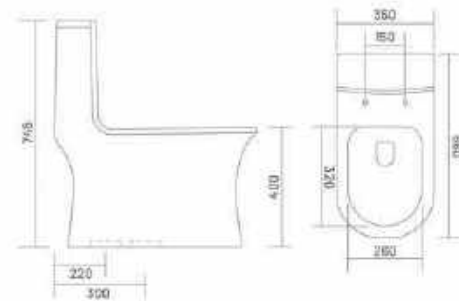

One Piece Closet

GX-ARROW-P (Washdown) **NEW**

One Piece Closet
860x350x745mm
26" x 14" x 29"
Center of outlet to wall 220mm (9") / 300mm (12")

One Piece Closet

GX-VEGA-S/P (Washdown) **NEW**

One Piece Closet
865x360x735mm
26" x 14" x 29"
Center of outlet to wall 220mm (9") / 300mm (12")

GX-SCOP-S/P (Washdown)

One Piece Closet
860x380x720mm
26" x 14" x 28"
Center of outlet to wall
100mm (4") / 220mm (9") / 300mm (12") (P)

GX-CROCS-S/P (Washdown) **NEW**

One Piece Closet
870x370x740mm
26" x 15" x 29"
Center of outlet to wall 220mm (9") (P)