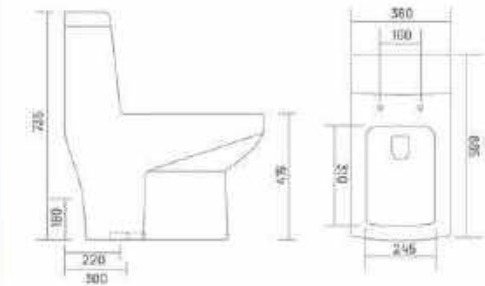

One Piece Closet

GX-ARROW-P (Washdown) **NEW**

One Piece Closet
860x350x745mm
26" x 14" x 29"
Center of outlet to wall 220mm (9") / 300mm (12")

One Piece Closet

GX-VEGA-S/P (Washdown) **NEW**

One Piece Closet
865x360x735mm
26" x 14" x 29"
Center of outlet to wall 220mm (9") / 300mm (12")

GX-SCOP-S/P (Washdown)

One Piece Closet
860x380x720mm
26" x 14" x 28"
Center of outlet to wall
100mm (4") / 220mm (9") / 300mm (12") (P)

GX-CROCS-S/P (Washdown) **NEW**

One Piece Closet
870x370x740mm
26" x 15" x 29"
Center of outlet to wall 220mm (9") (P)

One Piece Closet

GX-COCO-S/P (Washdown)

One Piece Closet
870x380x740mm
28" x 14" x 29"
Center of outlet to wall 220mm (9")

GX-POLO-S/P (Washdown)

One Piece Closet
700x370x670mm
28" x 16" x 27"
Center of outlet to wall 220mm (9")