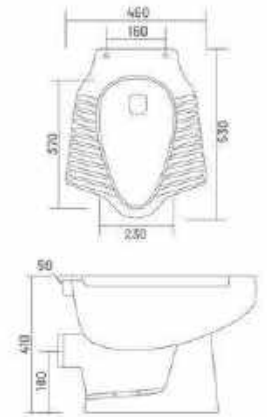

EWC Back to Wall
540x350x400mm
21" x 14" x 16"
Center of outlet
to wall 200mm (8")

GX-TORO-S

EWC Floor Mount
460x345x400mm
18" x 14" x 16"

GX-PERRYWARE E.W.C.-S

EWC Floor Mount
480x370x420mm
19" x 15" x 17"

GX-PERRYWARE E.W.C.-P

EWC Floor Mount
475x370x420mm
19" x 15" x 17"

GX-ANGLO INDIAN E.W.C.-S

EWC Floor Mount
565x460x405mm
22" x 18" x 16"

GX-ANGLO INDIAN E.W.C.-P

EWC Floor Mount
530x460x410mm
21" x 18" x 16"