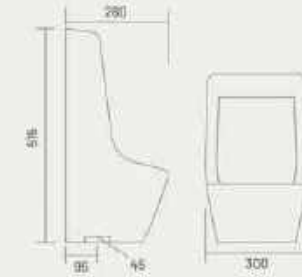

GX-LARGE URINAL

Urinal
380x320x625mm
15" x 13" x 25"