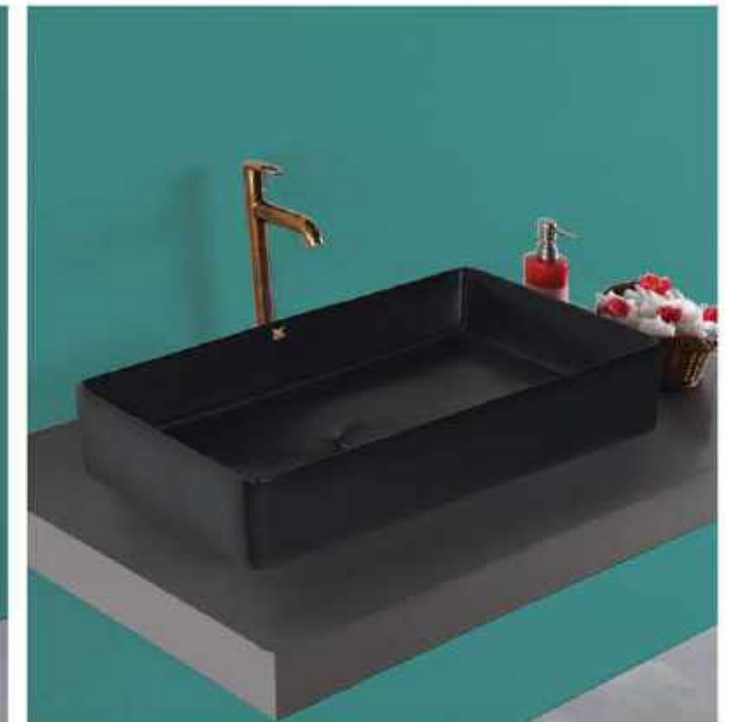

GX-ROCKET - BLACK (Matt)

NEW