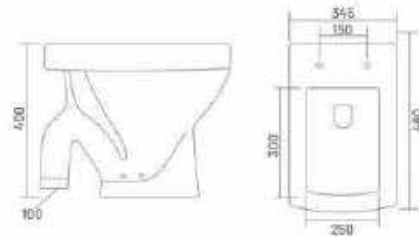

GX-PERRYWARE E.W.C.-S

EWC Floor Mount
480x370x420mm
19" x 15" x 17"