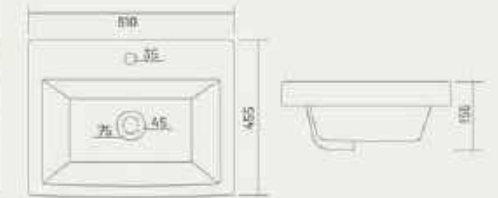

GX-REMBO

Counter Top Basin
565x410x205mm
22" x 16" x 8"