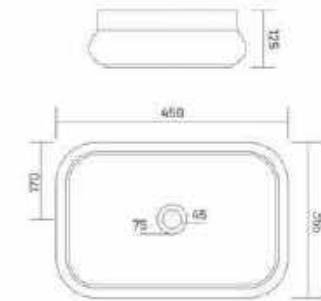

NEW

Table Top Basin
475x375x130mm
19" x 15" x 5"

GX-SMART

Table Top / Wall Hung Basin
565x415x130mm
22" x 16" x 5"

GX-BREZZA

Table Top / Wall Hung Basin
540x410x140mm
21" x 16" x 5"

GX-EURO

Table Top / Wall Hung Basin
420x410x135mm
17" x 16" x 5"

GX-SWIFT

Table Top Basin
480x370x125mm
19" x 15" x 5"

GX-LENOVA

Table Top / Wall Hung Basin
450x380x130mm
18" x 15" x 5"

GX-TERO

NEW

Table Top Basin
450x355x125mm
18" x 13" x 5"

GX-CAMPUS

Table Top Basin
410x410x145mm
16" x 16" x 6"

GX-GENX

Table Top Basin
455x315x140mm
18" x 12" x 6"

GX-ARCON

NEW

Table Top Basin
413x315x150mm
16" x 13" x 6"

GX-SPENZO

Table Top Basin
435x340x180mm
17" x 13" x 7"

GX-LEOX

NEW

Table Top Basin
350x350x145mm
14" x 14" x 6"

GX-LEO

Table Top / Wall Hung Basin
330x305x115mm
13" x 12" x 5"

AN ETERNAL SAGA OF ELEGANCE

Naturally Hygienic
and Durable

Non-Absorbent
Surface