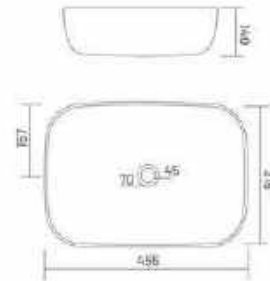

NEW

Table Top Basin
475x375x130mm
19" x 15" x 5"

GX-SMART

Table Top / Wall Hung Basin
565x415x130mm
22" x 16" x 5"

GX-BREZZA

Table Top / Wall Hung Basin
540x410x140mm
21" x 16" x 5"

GX-EURO

Table Top / Wall Hung Basin
420x410x135mm
17" x 16" x 5"

GX-SWIFT

Table Top Basin
480x370x125mm
19" x 15" x 5"

GX-LENOVA

Table Top / Wall Hung Basin
450x380x130mm
18" x 15" x 5"

GX-TERO

NEW

Table Top Basin
450x355x125mm
18" x 13" x 5"

GX-CAMPUS

Table Top Basin
410x410x145mm
16" x 16" x 6"

GX-GENX

Table Top Basin
455x315x140mm
18" x 12" x 6"

GX-ARCON

NEW

Table Top Basin
413x315x150mm
16" x 13" x 6"

GX-SPENZO

Table Top Basin
435x340x180mm
17" x 13" x 7"