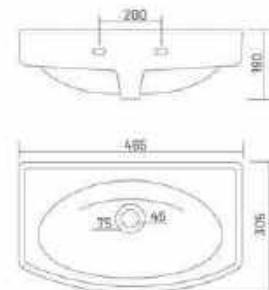

GX-JOYO

NEW

Wall Hung Basin
460x365x155mm
18" x 14" x 6"

GX-STEFIN

Wall Hung Basin
465x305x190mm
18" x 12" x 6"

Wall Hung Basin

GX-SHARP

Wall Hung Basin
440x330x175mm
17" x 13" x 7"