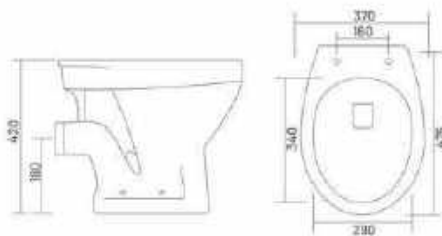

EWC Back to Wall
540x350x400mm
21" x 14" x 16"
Center of outlet
to wall 200mm (8")

GX-TORO-S

EWC Floor Mount
460x345x400mm
18" x 14" x 16"

GX-PERRYWARE E.W.C.-S

EWC Floor Mount
480x370x420mm
19" x 15" x 17"

GX-PERRYWARE E.W.C.-P

EWC Floor Mount
475x370x420mm
19" x 15" x 17"

GX-ANGLO INDIAN E.W.C.-S

EWC Floor Mount
565x460x405mm
22" x 18" x 16"

GX-ANGLO INDIAN E.W.C.-P

EWC Floor Mount
530x460x410mm
21" x 18" x 16"