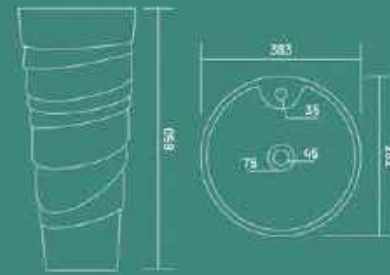

One Piece Basin

GX-UNIQUE

NEW

One Piece Basin
383x383x850mm
15" x 15" x 34"