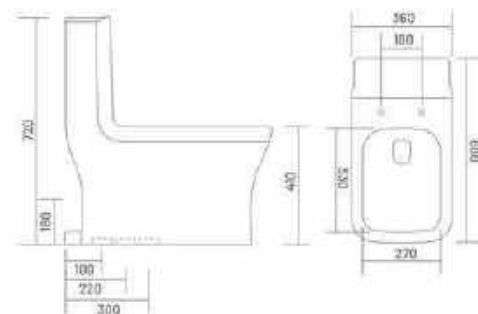

GX-CROCS-S/P (Washdown) **NEW**

One Piece Closet
870x370x740mm
26" x 15" x 29"
Center of outlet to wall 220mm (9") (P)