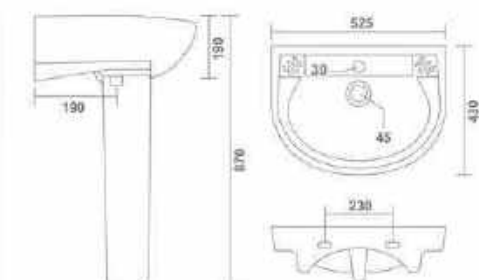

NEW

Wash Basin Pedestal
460x365x830mm
18" x 14" x 33"

Wash Basin Pedestal

GX-MINAL

Wash Basin Pedestal
555x425x890mm
22" x 17" x 35"

GX-SAMITE

Wash Basin Pedestal
525x430x870mm
21" x 17" x 34"

One Piece Basin