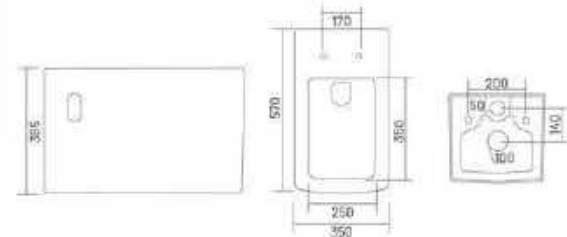

SOFT CLOSE SEAT COVER

TORNADO FLUSHING

CX-IBIS

Wall Hung Closet
570x350x355mm
22" x 14" x 14"

CX-SMITH

Wall Hung Closet
510x345x380mm
20" x 14" x 14"

CX-ROB

Wall Hung Closet
510x360x380mm
20" x 14" x 15"