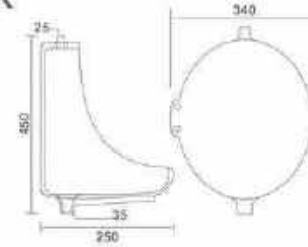

GX-CORNER URINAL

Urinal
305x255x335mm
12" x 10" x 14"