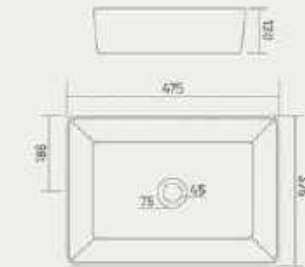

GX-IBIS

Wall Hung Closet
570x350x355mm
22" x 14" x 14"

GX-ROCKET

Table Top Basin
625x390x120mm
25" x 16" x 5"

Table Tops

GX-ROCKET

Table Top Basin
625x390x120mm
25" x 16" x 5"

GX-TOPIC NEW

GX-OCEAN

Table Top Basin
410x410x150mm
16" x 16" x 6"

GX-CERA

NEW

Table Top Basin
405x405x145mm
16" x 16" x 6"

GX-RADON

Table Top Basin
510x405x135mm
20" x 16" x 5"

GX-CROMA

NEW

Table Top Basin
475x375x130mm
19" x 15" x 5"

GX-SMART

Table Top / Wall Hung Basin
565x415x130mm
22" x 16" x 5"

GX-BREZZA

Table Top / Wall Hung Basin
540x410x140mm
21" x 16" x 5"

GX-EURO

Table Top / Wall Hung Basin
420x410x135mm
17" x 16" x 5"