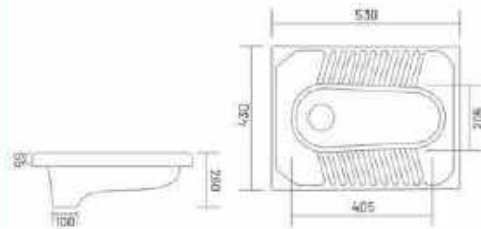

GX-CT PAN - 20"

Pan
520x420x180mm
20" x 17" x 7"