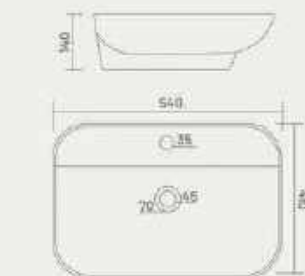

GX-OCEAN

Table Top Basin
410x410x150mm
16" x 16" x 6"

GX-CERA

NEW

Table Top Basin
405x405x145mm
16" x 16" x 6"

GX-RADON

Table Top Basin
510x405x135mm
20" x 16" x 5"

GX-CROMA

NEW

Table Top Basin
475x375x130mm
19" x 15" x 5"

GX-SMART

Table Top / Wall Hung Basin
565x415x130mm
22" x 16" x 5"

GX-BREZZA

Table Top / Wall Hung Basin
540x410x140mm
21" x 16" x 5"

GX-EURO

Table Top / Wall Hung Basin
420x410x135mm
17" x 16" x 5"

GX-SWIFT

Table Top Basin
480x370x125mm
19" x 15" x 5"

GX-LENOVA

Table Top / Wall Hung Basin
450x380x130mm
18" x 15" x 5"

GX-TERO

NEW

Table Top Basin
450x355x125mm
18" x 13" x 5"

GX-CAMPUS