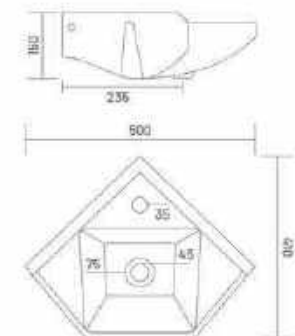

Wall Hung Basin
410x250x125mm
16" x 10" x 5"

GX-SATIN CORNER

Wall Hung Basin
425x445x205mm
17" x 18" x 7"

GX-CUTE CORNER

NEW

Wall Hung Basin
500x410x150mm
20" x 16" x 6"

GX-MOTTO

Wall Hung Basin
390x425x140mm
15" x 17" x 6"