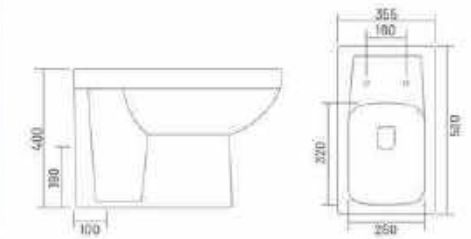

GX-KOBRA-S/P

EWC Back to Wall
540x350x400mm
21" x 14" x 16"
Center of outlet
to wall 200mm (8")