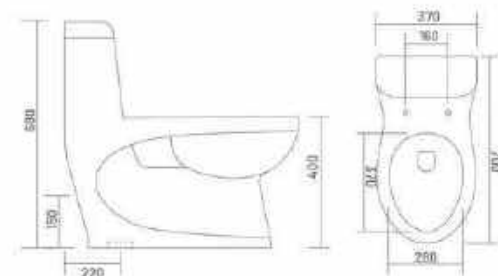

GX-SCOP-S/P (Washdown)

One Piece Closet
860x380x720mm
26" x 14" x 28"
Center of outlet to wall
100mm (4") / 220mm (9") / 300mm (12") (P)

GX-CROCS-S/P (Washdown) **NEW**

One Piece Closet
870x370x740mm
26" x 15" x 29"
Center of outlet to wall 220mm (9") (P)

One Piece Closet

GX-COCO-S/P (Washdown)

One Piece Closet
870x380x740mm
28" x 14" x 29"
Center of outlet to wall 220mm (9")

GX-POLO-S/P (Washdown)

One Piece Closet
700x370x670mm
28" x 16" x 27"
Center of outlet to wall 220mm (9")