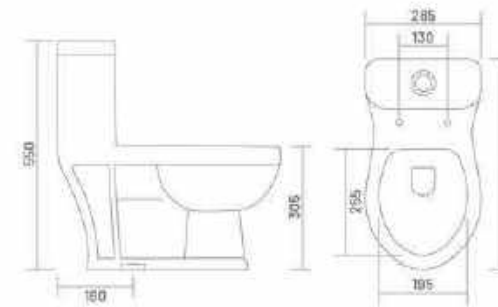

GX-SCOP-S/P (Washdown)

One Piece Closet
860x380x720mm
26" x 14" x 28"
Center of outlet to wall
100mm (4") / 220mm (9") / 300mm (12") (P)

GX-CROCS-S/P (Washdown) **NEW**

One Piece Closet
870x370x740mm
26" x 15" x 29"
Center of outlet to wall 220mm (9") (P)

One Piece Closet

GX-COCO-S/P (Washdown)

One Piece Closet
870x380x740mm
28" x 14" x 29"
Center of outlet to wall 220mm (9")

GX-POLO-S/P (Washdown)

One Piece Closet
700x370x670mm
28" x 16" x 27"
Center of outlet to wall 220mm (9")

One Piece Closet

GX-BABY-S (Washdown) **NEW**

One Piece Closet
505x285x550mm
21" x 10" x 22"
Center of outlet to wall 180mm (7")

Wall Hung Closet

TORNADO FLUSHING

Wall Hung Closet

3D FLUSHING TECHNOLOGY

TORNADO FLUSHING