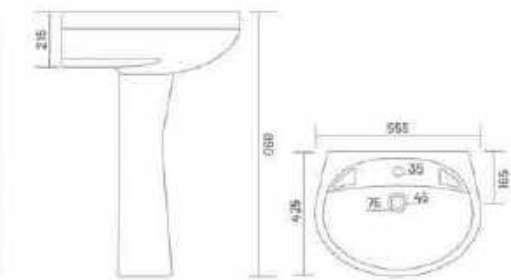

NEW

Wash Basin Pedestal
460x365x830mm
18" x 14" x 33"

Wash Basin Pedestal

GX-MINAL

Wash Basin Pedestal
555x425x890mm
22" x 17" x 35"

GX-SAMITE

Wash Basin Pedestal
525x430x870mm
21" x 17" x 34"

One Piece Basin

GX-UNIQUE

NEW

One Piece Basin
383x383x850mm
15" x 15" x 34"

One Piece Basin

GX-SCORPIO

One Piece Basin
380x380x835mm
15" x 15" x 33"

GX-RICH

One Piece Basin
470x375x835mm
19" x 15" x 33"