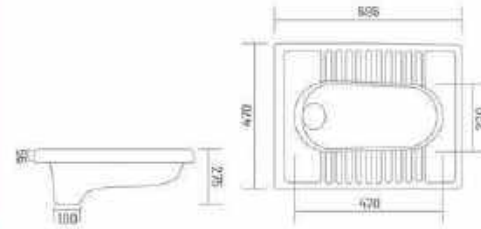

GX-ORISSA PAN - 20"

Pan
530x430x260mm
20" x 17" x 10"