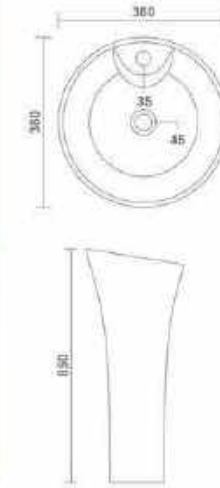

NEW

Wash Basin Pedestal
460x365x830mm
18" x 14" x 33"

Wash Basin Pedestal

GX-MINAL

Wash Basin Pedestal
555x425x890mm
22" x 17" x 35"

GX-SAMITE

Wash Basin Pedestal
525x430x870mm
21" x 17" x 34"

One Piece Basin

GX-UNIQUE

NEW

One Piece Basin
383x383x850mm
15" x 15" x 34"

One Piece Basin

GX-SCORPIO

One Piece Basin
380x380x835mm
15" x 15" x 33"

GX-RICH

One Piece Basin
470x375x835mm
19" x 15" x 33"

One Piece Basin

CX-QUBA

NEW

One Piece Basin
390x410x825mm
15" x 16" x 33"

One Piece Basin

GX-SESA

One Piece Basin
380x380x850mm
15" x 15" x 34"

GX-AURA

NEW

One Piece Basin
300x320x890mm
12" x 13" x 35"

Integrated Basin

GX-DOVEL

Half One Piece Basin
475x430x330mm
19" x 17" x 13"

GX-FINE

Half One Piece Basin
365x390x260mm
14" x 15" x 10"

NEW