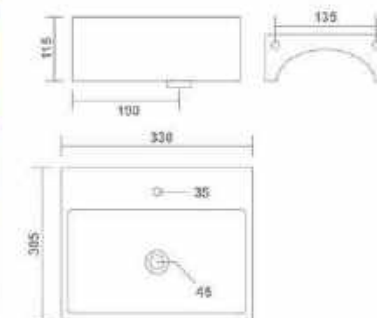

Table Top Basin
410x410x145mm
16" x 16" x 6"

GX-GENX

Table Top Basin
455x315x140mm
18" x 12" x 6"

GX-ARCON

NEW

Table Top Basin
413x315x150mm
16" x 13" x 6"

GX-SPENZO

Table Top Basin
435x340x180mm
17" x 13" x 7"

GX-LEOX

NEW

Table Top Basin
350x350x145mm
14" x 14" x 6"

GX-LEO

Table Top / Wall Hung Basin
330x305x115mm
13" x 12" x 5"

AN ETERNAL SAGA OF ELEGANCE

Naturally Hygienic
and Durable

Non-Absorbent
Surface