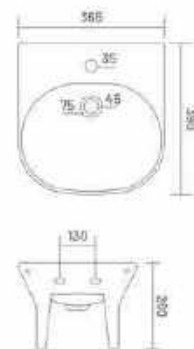

NEW

Wash Basin Pedestal
460x365x830mm
18" x 14" x 33"

Wash Basin Pedestal

GX-MINAL

Wash Basin Pedestal
555x425x890mm
22" x 17" x 35"

GX-SAMITE

Wash Basin Pedestal
525x430x870mm
21" x 17" x 34"

One Piece Basin

One Piece Basin

CX-QUBA

NEW

One Piece Basin
390x410x825mm
15" x 16" x 33"

One Piece Basin

GX-SESA

One Piece Basin
380x380x850mm
15" x 15" x 34"

GX-AURA

NEW

One Piece Basin
300x320x890mm
12" x 13" x 35"

Integrated Basin

GX-DOVEL

Half One Piece Basin
475x430x330mm
19" x 17" x 13"

GX-FINE

Half One Piece Basin
365x390x260mm
14" x 15" x 10"

NEW

Counter Basin

GX-SENDY

Counter Top Basin
610x455x155mm
24" x 18" x 6"

GX-REMBO

Counter Top Basin
565x410x205mm
22" x 16" x 8"

GX-SIMPLE

Under Counter Basin
485x340x195mm
18" x 13" x 8"

Orissa Pan