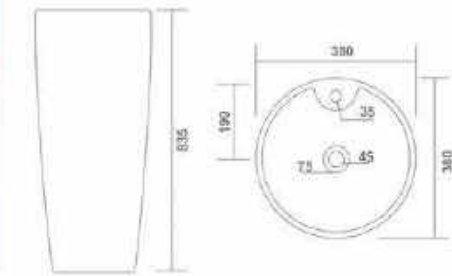

GX-UNIQUE

NEW

One Piece Basin
383x383x850mm
15" x 15" x 34"

One Piece Basin

GX-SCORPIO

One Piece Basin
380x380x835mm
15" x 15" x 33"

GX-RICH

One Piece Basin
470x375x835mm
19" x 15" x 33"